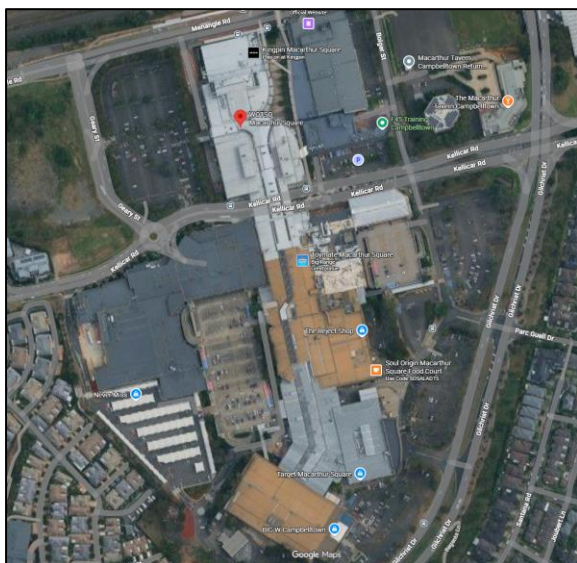

Welcome to Campbelltown SFW Office

This page explains where to find us, parking options, and how to contact us.

Location Details

Full address: Shop L080, Suite 3, 200 Gilchrist Dr, Campbelltown, NSW 2560

Where to find us in the building: MacArthur Square shopping centre. We are located on level 2 near JB-HiFi. The nearest shops are Adairs and Elite Supplements. We are directly across from Elite Supplements and next to Club Lime Gym.

We are in a Co-working Hub.

Enter through: The best parking is the Pink Carpark. Once you walk via the entrance, you will see WOTSO on your right. Once you enter WOTSO, please let reception know when you have arrived.

Inside the WOTSO building we are the first office on your right behind reception. We have signage on all the windows, so we are easy to see.

Parking & Transport

Parking:

3 hours free parking at Macarthur Square shopping centre