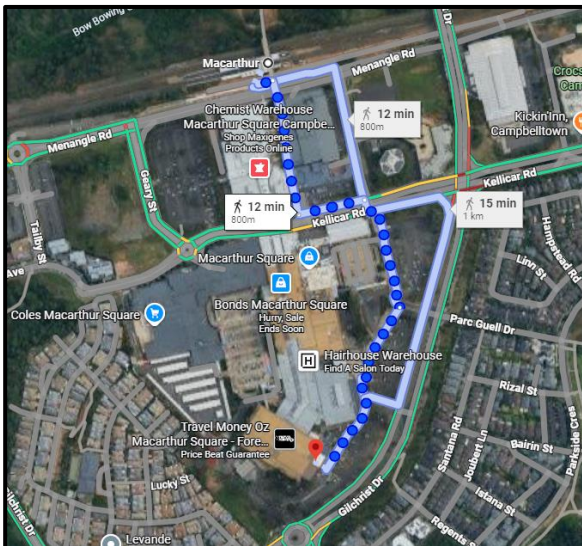

Where to find us in the building: MacArthur Square shopping centre. We are located on level 2 near JB-HiFi. The nearest shops are Adairs and Elite Supplements. We are directly across from Elite Supplements and next to Club Lime Gym.

Public Transport:

Closest train/tram/bus stop:

Macarthur Train Station

Walking distance: 15-minute walk from Macarthur Train station

Opening Hours

We are onsite at this location by appointment.

Contact Us

Phone/SMS: 1300 350 560